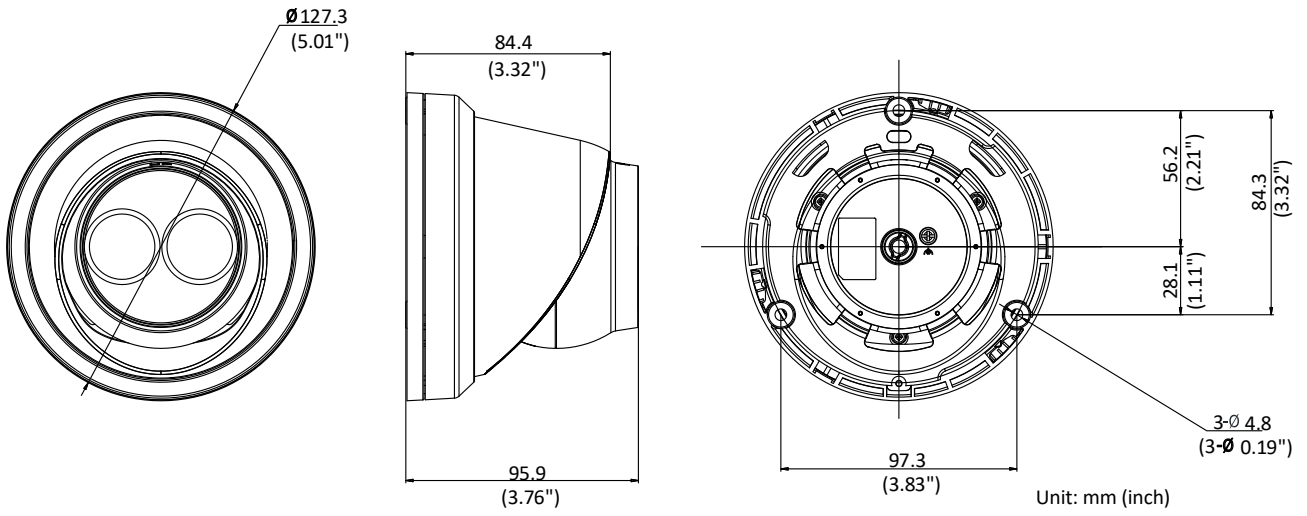

Dimensions